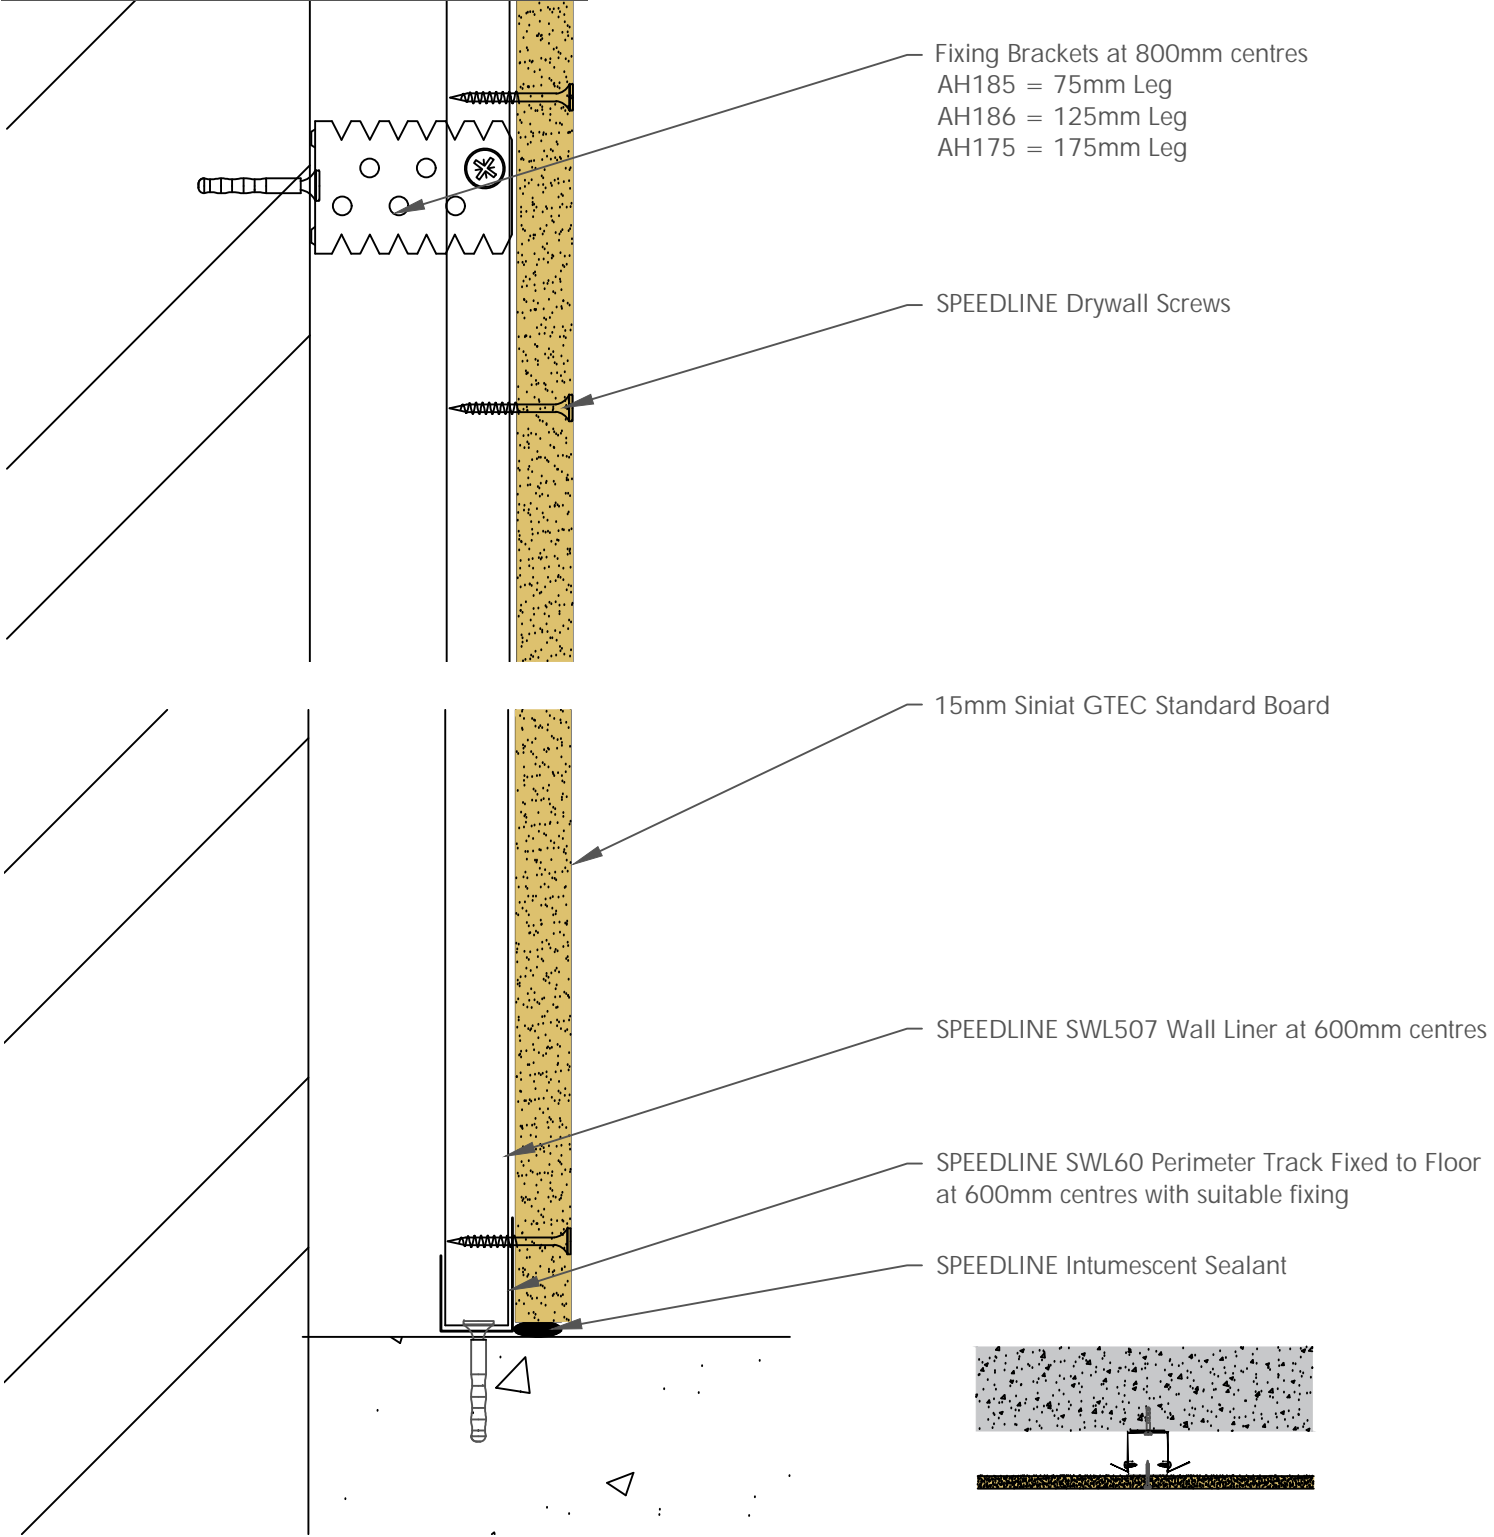

Board Thickness	Speedline Drywall Fixing Length
12.5mm & 15mm	25mm
12.5mm + 12.5mm	25mm + 38mm
12.5mm + 15mm	25mm + 42mm
15mm + 15mm	25mm + 42mm

CDR No: DATE: 23/10/19 Details to be read in conjunction with project specification guidelines

WALL LINING SYSTEM - WL507-S-52

All performance data and system specifications are for systems constructed with materials & components as shown. The inclusion or substitution of any other manufacturers materials or components could invalidate test data and system performance and permission must be given in writing by SIG PLC.